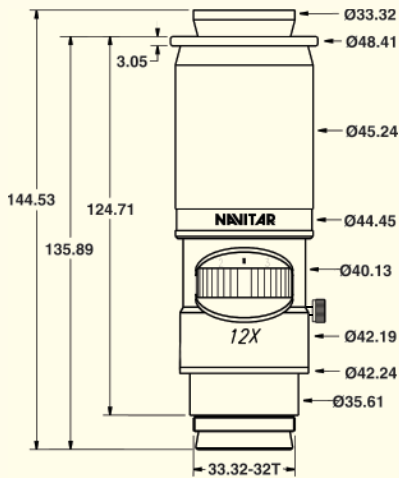

12X Zoom System Dimensions

*All measurements are in mm unless otherwise specified.

Navitar offers a wide variety of lenses, adapters and attachments. Dimensions of a few examples are provided here. For a complete listing of lens dimensions, please visit www.machinevision.navitar.com.

Lenses*

12X Zoom Non FF
I-50330

12X Zoom w/ 12 mm FF
I-50486

12X Zoom w/ 3 mm FF & Coax
I-50487

Adapters*

All adapters have a diameter of $\varnothing 40.64$ mm ($\varnothing 1.600$ inches)

Attachments*