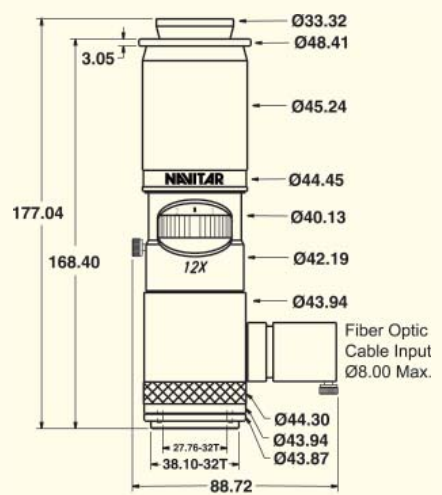

12X Zoom System Dimensions

*All measurements are in mm unless otherwise specified.

Navitar offers a wide variety of lenses, adapters and attachments. Dimensions of a few examples are provided here. For a complete listing of lens dimensions, please visit www.machinevision.navitar.com.

Lenses*

12X Zoom Non FF
I-50330

12X Zoom w/ 12 mm FF
I-50486

12X Zoom w/ 3 mm FF & Coax
I-50487

Adapters*

All adapters have a diameter of $\varnothing 40.64$ mm ($\varnothing 1.600$ inches)

Attachments*