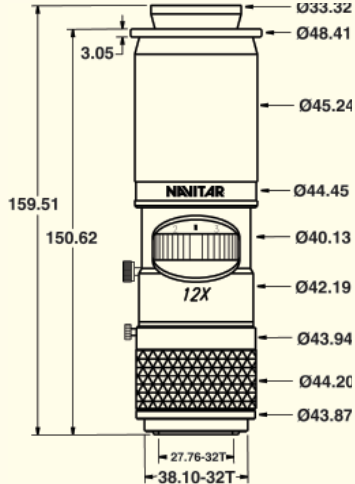

12X Zoom System Dimensions

*All measurements are in mm unless otherwise specified.

Navitar offers a wide variety of lenses, adapters and attachments. Dimensions of a few examples are provided here. For a complete listing of lens dimensions, please visit www.machinevision.navitar.com.

Lenses*

12X Zoom Non FF
I-50330

12X Zoom w/ 12 mm FF
I-50486

12X Zoom w/ 3 mm FF & Coax
I-50487

Adapters*

All adapters have a diameter of $\varnothing 40.64$ mm ($\varnothing 1.600$ inches)

Attachments*