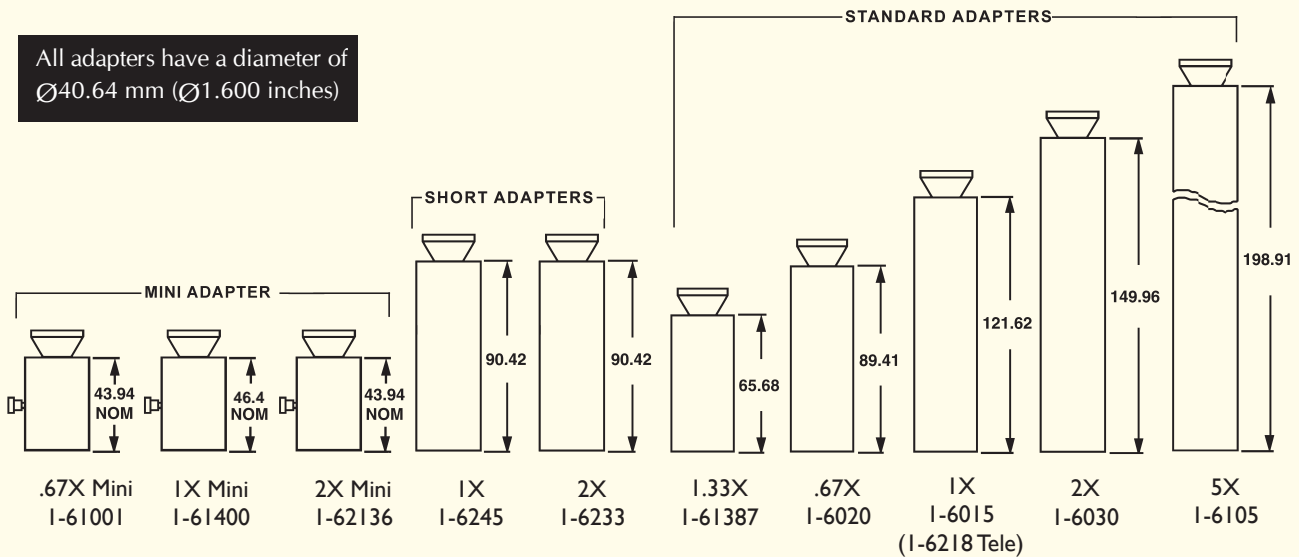

Lenses*

12X Zoom Non FF
I-50330

12X Zoom w/ 12 mm FF
I-50486

12X Zoom w/ 3 mm FF & Coax
I-50487

Adapters*

All adapters have a diameter of $\varnothing 40.64$ mm ($\varnothing 1.600$ inches)

Attachments*